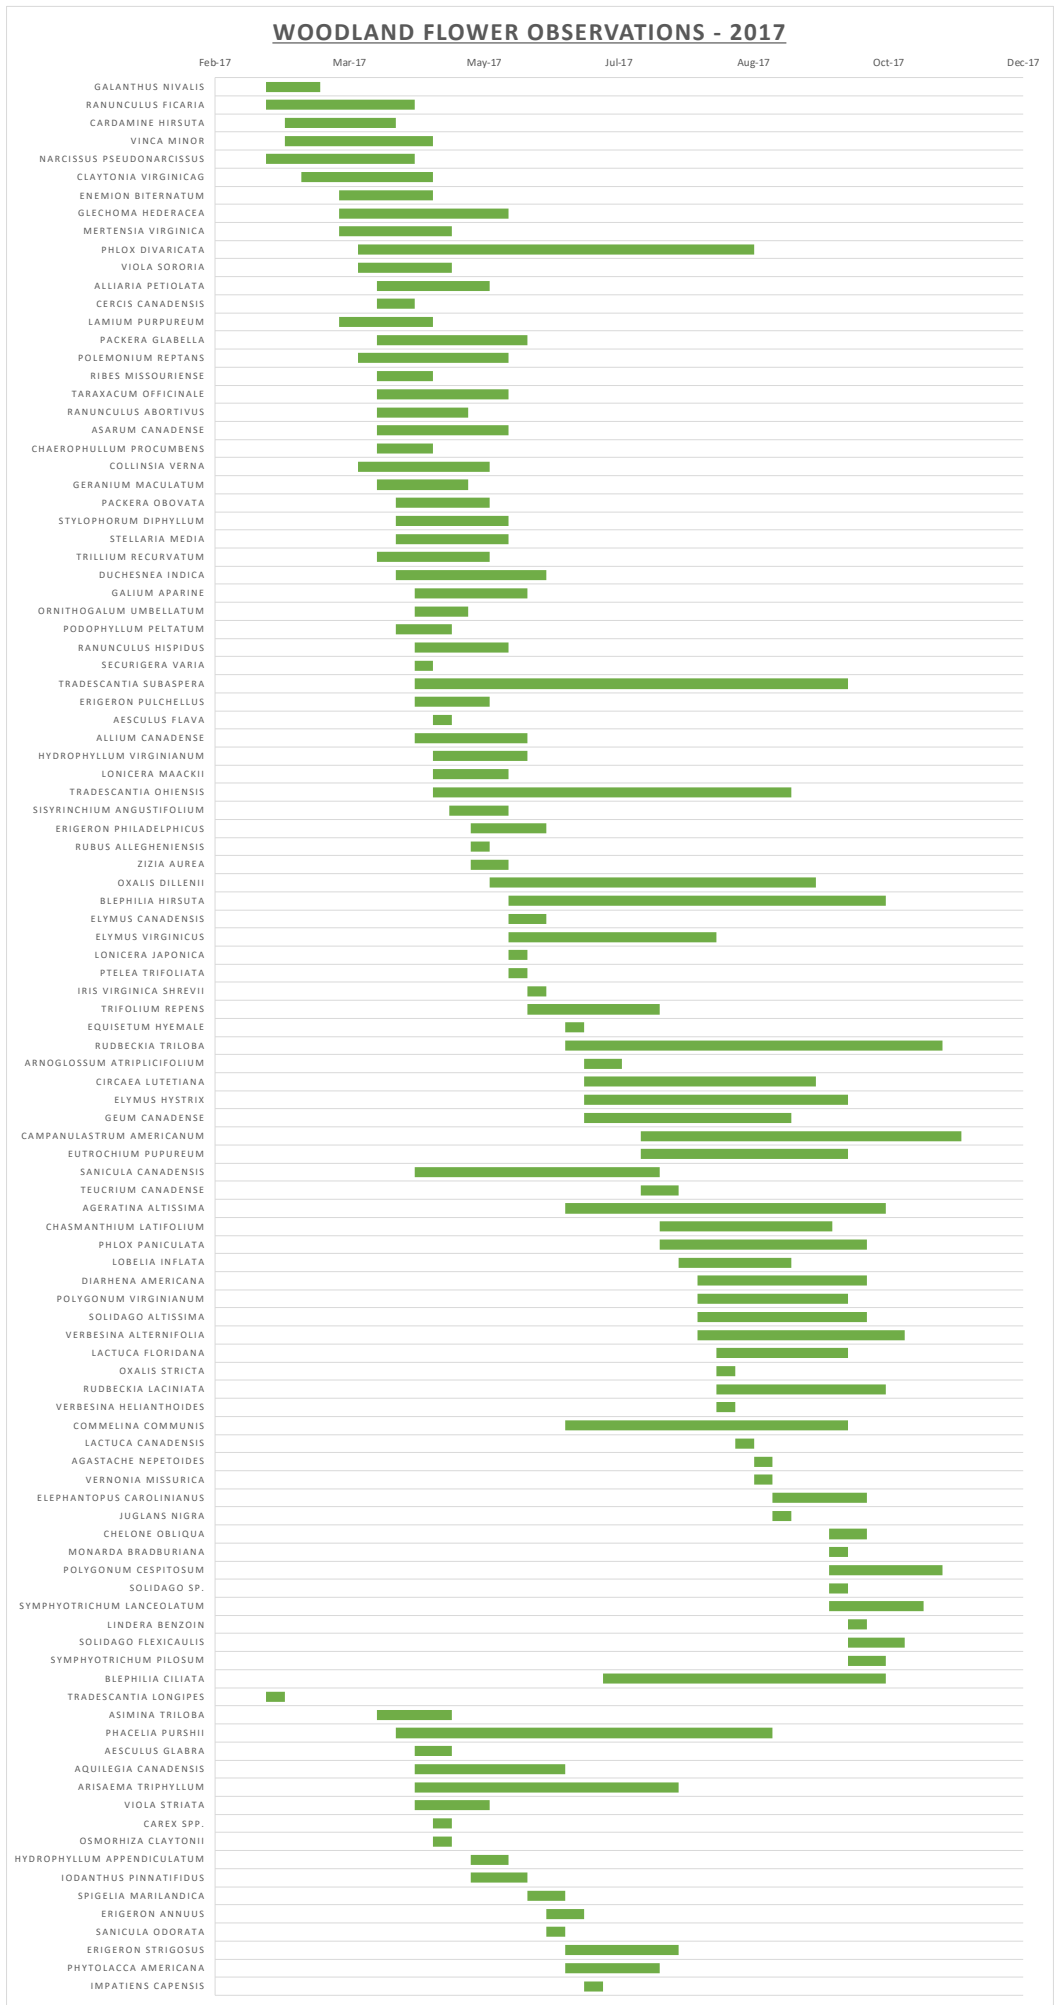

Report on 2017 Phenology Observations

Adam Rembert - Restoration Ecology Coordinator, LREC

During the 2017 phenology season, from Feb 15-Nov 1 (41 weeks), a total of 3,069 observations of 229 species were recorded.

Table 1. Transects in the 2017 LREC phenology study.

Transect	Habitat Type	Length (m)
North Prairie	Wet-Mesic Prairie	200
North Woods	Riparian Woods	180
North Edge	Prairie/Woodland Transition	130
South Prairie	Wet-Mesic Prairie	160
South Woods	Riparian Woods	200
Pasture Prairie	Wet-Mesic Prairie	100
Mulch Woods	Riparian Woods	90
South Edge	Prairie/Woodland Transition	120

<i>Agalinis tenuifolia</i>	Slender False Foxglove	Prairie
<i>Helianthus grosseserratus</i>	Sawtooth Sunflower	Prairie
<i>Tradescantia longipes</i>	Wild Crocus	Woodland
<i>Asimina triloba</i>	Pawpaw	Woodland
<i>Phacelia purshii</i>	Miami Mist	Woodland
<i>Arisaema triphyllum</i>	Jack-in-the-Pulpit	Woodland
<i>Viola striata</i>	Pale Violet	Woodland
<i>Osmorhiza claytonii</i>	Sweet Cicely	Woodland
<i>Hydrophyllum appendiculatum</i>	Woolen Breeches	Woodland
<i>Iodanthus pinnatifidus</i>	Purple Rocket	Woodland
<i>Spigelia marilandica</i>	Indian Pink	Woodland
<i>Sanicula odorata</i>	Black Snakeroot	Woodland
<i>Laportea canadensis</i>	Wood Nettle	Woodland
<i>Urtica dioica</i>	Stinging Nettle	Woodland
<i>Physostegia virginiana</i>	False Dragonhead / Obedient Plant	Woodland

Figure 1. chart showing the relative bloom period for each species found in the prairie transects.

Figure 2. chart showing the relative bloom period for each species found in the woodland transects.

Figure 3. chart showing the relative bloom period for each species found along the edge transects.