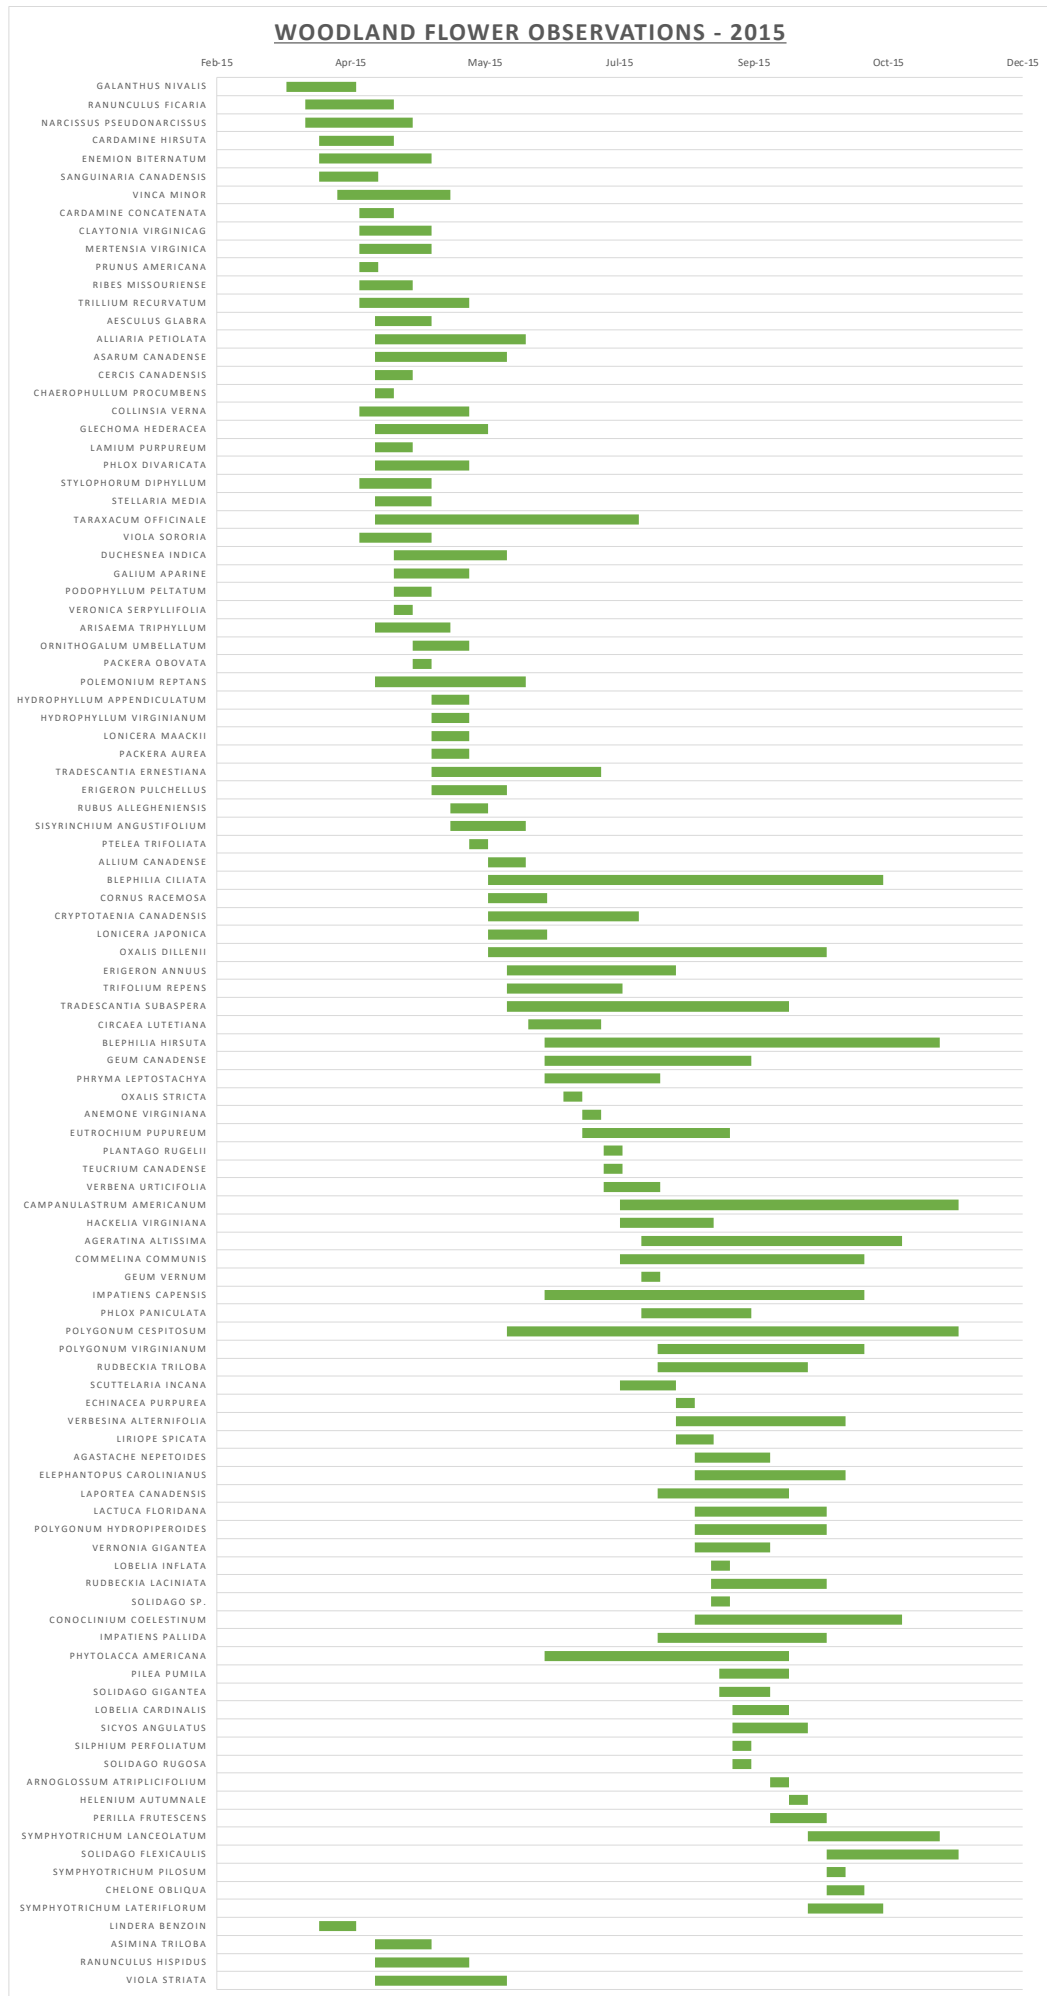

<i>Viburnum dentatum</i>	Southern Arrowwood	Edge
<i>Erigeron philadelphicus</i>	Marsh Fleabane	Edge
<i>Hypericum punctatum</i>	Spotted St. John's Wort	Edge
<i>Filipendula rubra</i>	Queen of the Prairie	Edge
<i>CICHORIUM INTYBUS</i>	Common Chickory	Edge
<i>Hypericum mutilum</i>	Weak/Dwarf St. John's Wort	Edge
<i>Amphicarpaea bracteata</i>	American Hog Peanut	Edge
<i>Cuscuta sp.</i>	Dodder	Edge
<i>Cuscuta gronovii</i>	Scaldweed	Edge
<i>Bidens tripartita</i>	Swamp Beggar Ticks	Woodland,Edge
<i>Nothoscordum bivalve</i>	False Garlic	Prairie
<i>Carex shortiana</i>	Short's Sedge	Prairie
<i>Sanicula canadensis</i>	Black Snakeroot	Prairie
<i>Eutrochium fistulosum</i>	Hollow Joe Pye Weed	Prairie
<i>Liatris pycnostachya</i>	Prairie Blazing Star	Prairie
<i>Strophostyles helvola</i>	Trailing Wild Bean / Amberique Bean	Prairie
<i>Eupatorium perfoliatum</i>	Common Boneset	Prairie
<i>Strophostyles umbellata</i>	Wild Pink Bean	Prairie
<i>Lindera benzoin</i>	Spice Bush	Woodland
<i>Asimina triloba</i>	Pawpaw	Woodland
<i>Ranunculus hispidus</i>	Hispid Buttercup	Woodland
<i>Viola striata</i>	Pale Violet	Woodland
<i>Phacelia purshii</i>	Miami Mist	Woodland
<i>Geranium maculatum</i>	Wild Geranium	Woodland
<i>Osmorhiza claytonii</i>	Sweet Cicely	Woodland
<i>Iodanthus pinnatifidus</i>	Purple Rocket	Woodland
<i>Spigelia marilandica</i>	Indian Pink	Woodland
<i>Urtica dioica</i>	Stinging Nettle	Woodland

**Figure 1. chart showing the relative bloom period for each species found in the prairie transects.**

Figure 2. chart showing the relative bloom period for each species found in the woodland transects.

Figure 3. chart showing the relative bloom period for each species found along the edge transects.

Figure 4. Graph of species observations by transect over time. Each line tracks the number of observations on each transect over the course of the phenology season.